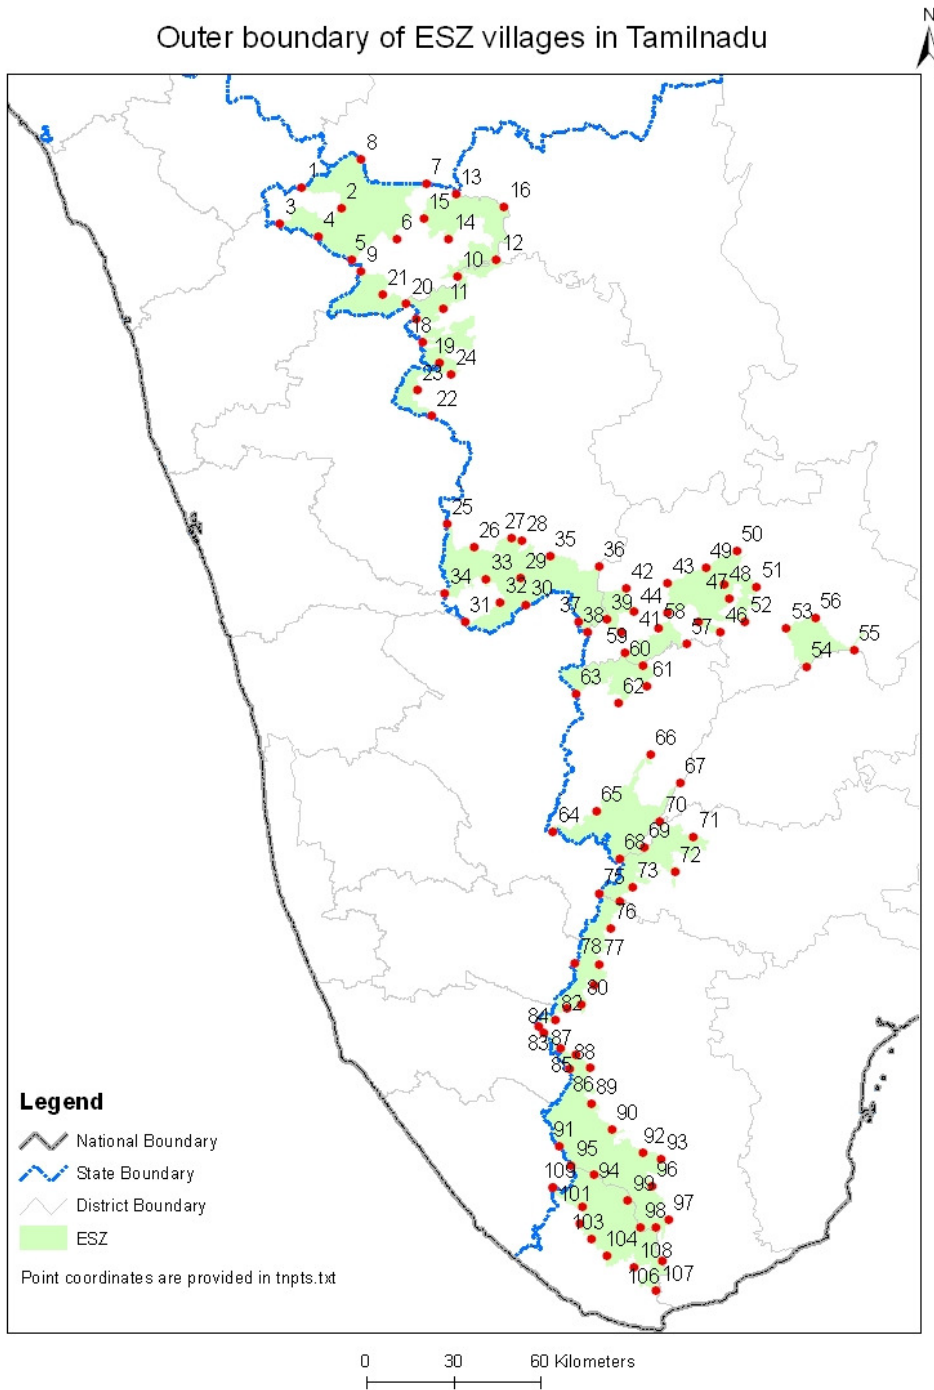

Annexure B 5

The State-wise map of Western Ghats Eco-sensitive area falling in the State of Tamil Nadu

Latitudes and Longitudes of prominent points on the outer boundary of Eco-sensitive area in Tamil Nadu

Point	Latitude	Longitude
1	76.3587	11.5908
2	76.484	11.5287
3	76.2936	11.4753
4	76.4141	11.4403
5	76.5232	11.3701
6	76.6616	11.4376
7	76.7509	11.6147
8	76.5443	11.6855
9	76.5505	11.3356
10	76.8576	11.3275
11	76.8158	11.2267
12	76.979	11.3812
13	76.8468	11.5823
14	76.8278	11.4419
15	76.7466	11.5029
16	77.0007	11.545
17	76.7311	11.1922
18	76.7516	11.119
19	76.8047	11.0562
20	76.6974	11.2378
21	76.6218	11.263
22	76.7846	10.8908
23	76.7399	10.9689
24	76.8442	11.0219
25	76.8403	10.5569
26	76.9277	10.4858
27	77.0441	10.517
28	77.0779	10.508
29	77.0757	10.3926
30	77.0957	10.3096
31	76.9054	10.2526
32	77.0137	10.3166
33	76.9682	10.3876
34	76.8399	10.3396
35	77.1681	10.4634
36	77.3215	10.4354
37	77.2622	10.262
38	77.2896	10.231
39	77.3497	10.2701
40	77.3928	10.2299
41	77.4353	10.2976
42	77.4089	10.3664
43	77.5377	10.3861
44	77.5389	10.2938
45	77.6344	10.2687

Point	Latitude	Longitude
46	77.7063	10.2348
47	77.7317	10.3423
48	77.7157	10.3833
49	77.6559	10.4359
50	77.7524	10.4886
51	77.8165	10.3799
52	77.7829	10.2681
53	77.9114	10.2525
54	77.9753	10.1325
55	78.1257	10.1882
56	78.0026	10.2859
57	77.6005	10.1977
58	77.5129	10.2443
59	77.4065	10.1677
60	77.4647	10.129
61	77.4792	10.0654
62	77.3904	10.0104
63	77.2568	10.0352
64	77.1946	9.6102
65	77.3288	9.6757
66	77.4932	9.8542
67	77.5872	9.7667
68	77.4037	9.5274
69	77.4791	9.5639
70	77.5272	9.6455
71	77.6318	9.5993
72	77.5755	9.492
73	77.4443	9.4418
74	77.4065	9.3953
75	77.3412	9.4186
76	77.379	9.3137
77	77.3457	9.2004
78	77.2709	9.2035
79	77.3292	9.138
80	77.2939	9.076
81	77.247	9.0632
82	77.2143	9.0252
83	77.161	9.0076
84	77.1764	8.988
85	77.2291	8.9406
86	77.3238	8.8819
87	77.2808	8.9206
88	77.2584	8.878
89	77.329	8.772
90	77.3955	8.6927
91	77.2315	8.6385
92	77.494	8.6214