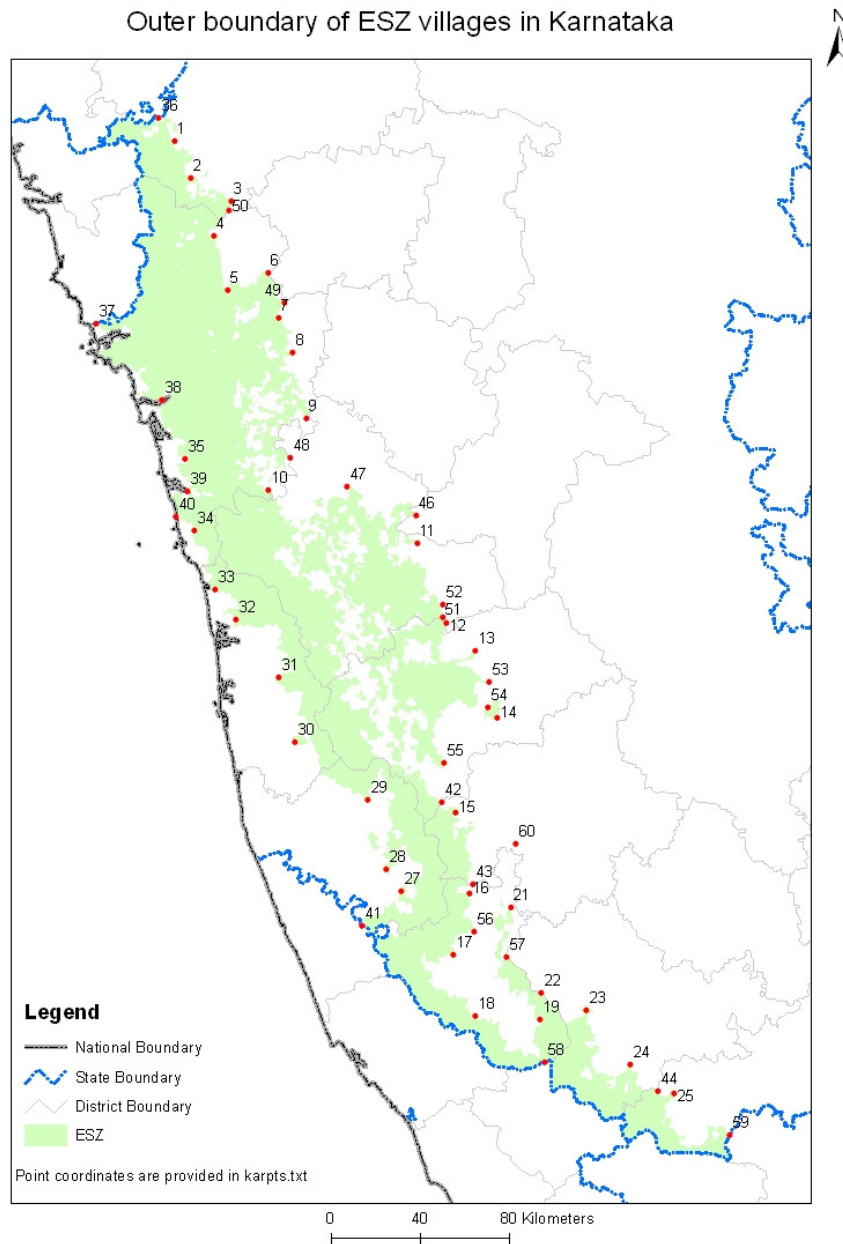

Annexure B 4

The State-wise map of Western Ghats Eco-sensitive area falling in the State of Karnataka

Latitudes and Longitudes of prominent points on the outer boundary of Eco-sensitive area in Karnataka

Point	Latitude	Longitude
1	74.4129	15.6723
2	74.4876	15.5252
3	74.6629	15.4352
4	74.5932	15.2894
5	74.66	15.0722
6	74.8283	15.1482
7	74.8796	14.967
8	74.9464	14.8263
9	75.011	14.556
10	74.8652	14.2586
11	75.4945	14.0639
12	75.6272	13.7396
13	75.7526	13.6307
14	75.8488	13.3619
15	75.6886	12.9701
16	75.7594	12.6417
17	75.7	12.3889
18	75.798	12.1444
19	76.063	12.1388
21	75.9291	12.5904
22	76.0666	12.2477
23	76.2529	12.1801
24	76.4395	11.964
25	76.6229	11.8531
27	75.4768	12.6429
28	75.4099	12.73
29	75.3231	13.0082
30	75.0113	13.236
31	74.9341	13.4982
32	74.7493	13.7269
33	74.6565	13.8462