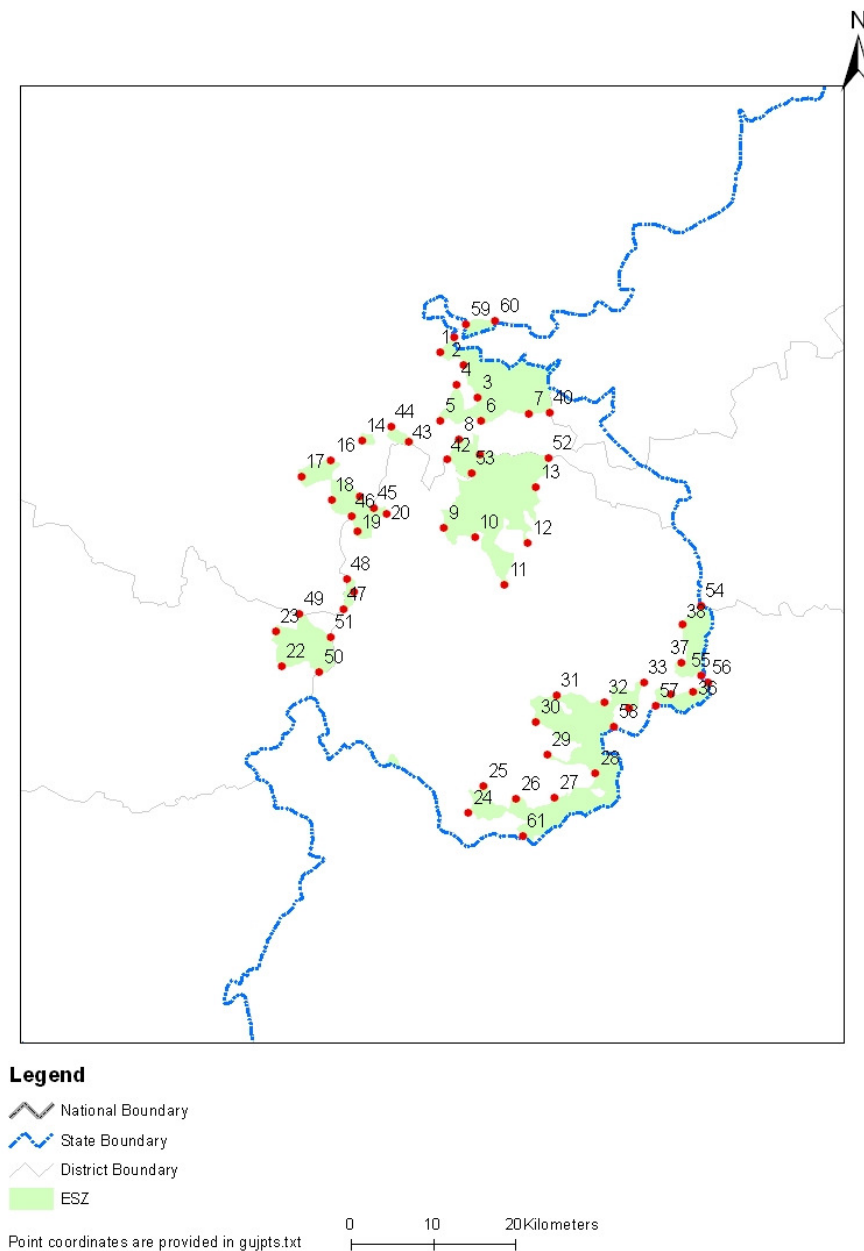

Annexure A

Table: State-wise area of Western Ghats Eco-sensitive Area except for State of Kerala

S. No.	State	Western Ghats Ecologically sensitive area (in square kilometre)
1	Gujarat	449
2	Maharashtra	17340
3	Goa	1461
4	Karnataka	20668
5	Tamil Nadu	6914

Note: Actual area will be finalized based on the recommendation of the State, views of stakeholders and ESZ Expert Committee.

Annexure B 1

The State-wise map of Western Ghats Eco-sensitive area falling in the State of Gujarat