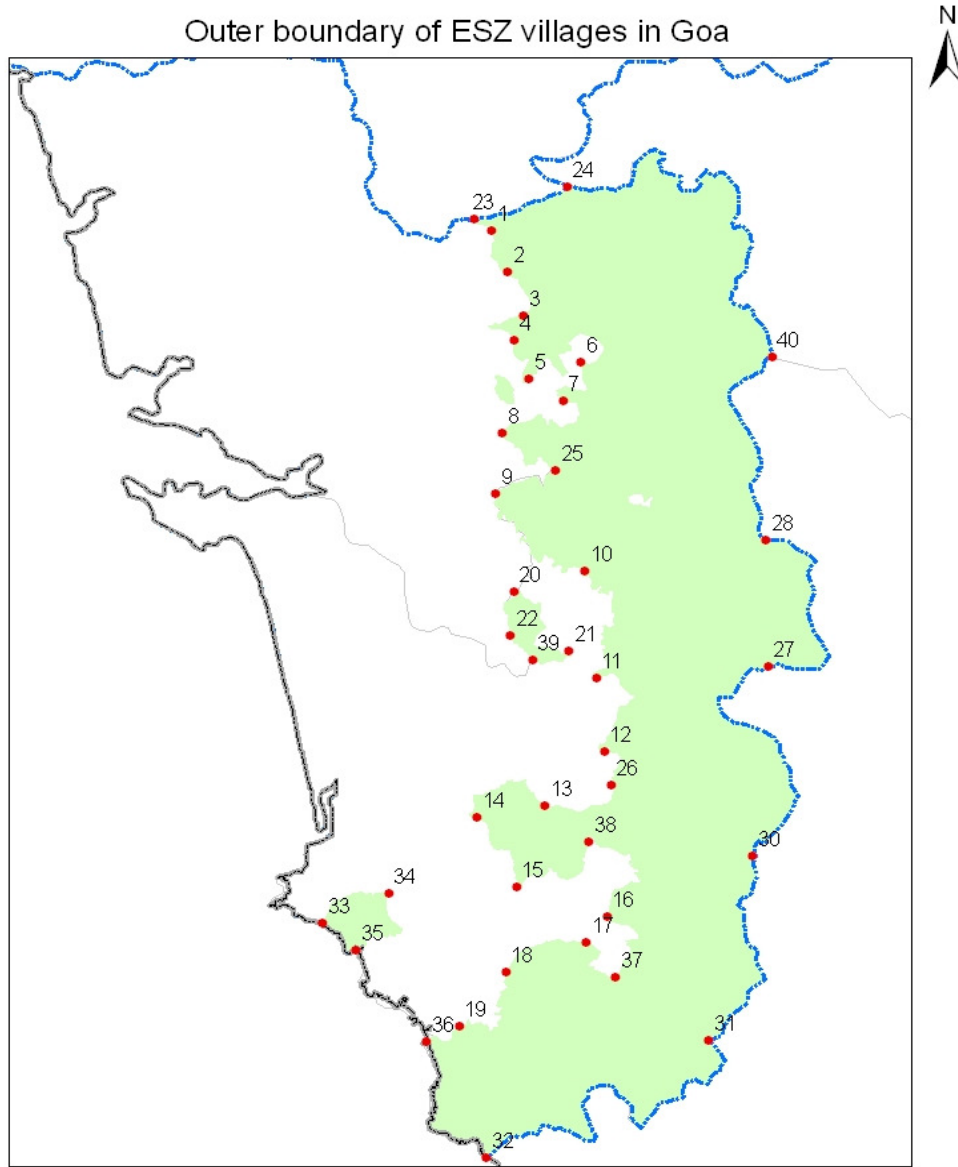

Annexure B 3

The State-wise map of Western Ghats Eco-sensitive area falling in the State of Goa

Legend

- National Boundary
- State Boundary
- District Boundary
- ESZ

Point coordinates are provided in goapts.txt

Latitudes and Longitudes of prominent points on the outer boundary of Eco-sensitive area in Goa

Point	Latitude	Longitude
1	74.061	15.6167
2	74.0747	15.585
3	74.0886	15.5509
4	74.082	15.5315
5	74.0956	15.5021
6	74.1345	15.5168
7	74.1222	15.4865
8	74.0765	15.4595
9	74.0736	15.4127
10	74.1451	15.3546
11	74.1572	15.2726
12	74.1658	15.2156
13	74.1222	15.172
14	74.0698	15.1603
15	74.1028	15.1079
16	74.1737	15.0881
17	74.1586	15.0672
18	74.097	15.042
19	74.0633	14.9976
20	74.0904	15.3369
21	74.1355	15.2921
22	74.0895	15.3022
23	74.0471	15.6247
24	74.1187	15.6524
25	74.1191	15.4324
26	74.1723	15.1895
27	74.2903	15.2865
28	74.2845	15.3846
30	74.2842	15.139
31	74.2565	14.9944
32	74.0886	14.8973
33	73.954	15.0733
34	74.0037	15.0992
35	73.9808	15.0539
36	74.0384	14.9855
37	74.1823	15.0414
38	74.1574	15.1446
39	74.1075	15.284
40	74.2832	15.5271